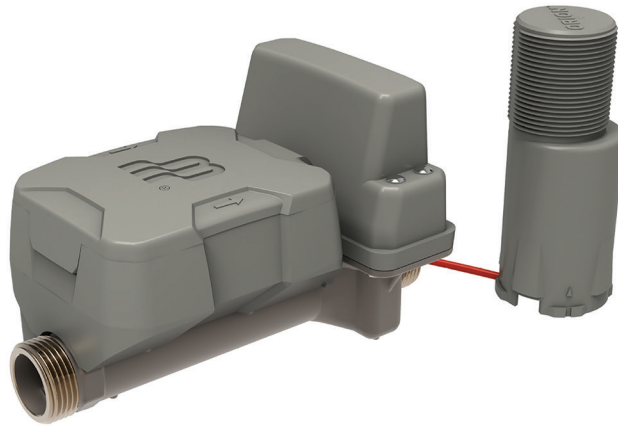

Badger Meter

E-SERIES[®] Ultrasonic Plus with Integrated Shutoff Valve

Your Choice Matters:

Patented flow restriction valve supports
open, closed and partial closed settings

Permanent seal maximizes field life through
patent pending magnetic coupled valve

Flexible, tamper-proof design;
install meter now and valve later – in the field

Valve actuation and management
controlled through BEACON[®] AMA software

Making Water Visible®

Making Water Visible, BEACON and E-Series are registered trademarks of Badger Meter, Inc. Other trademarks appearing in this document are the property of their respective entities. Due to continuous research, product improvements and enhancements, Badger Meter reserves the right to change product or system specifications without notice, except to the extent an outstanding contractual obligation exists. ©2016 Badger Meter, Inc. All rights reserved.