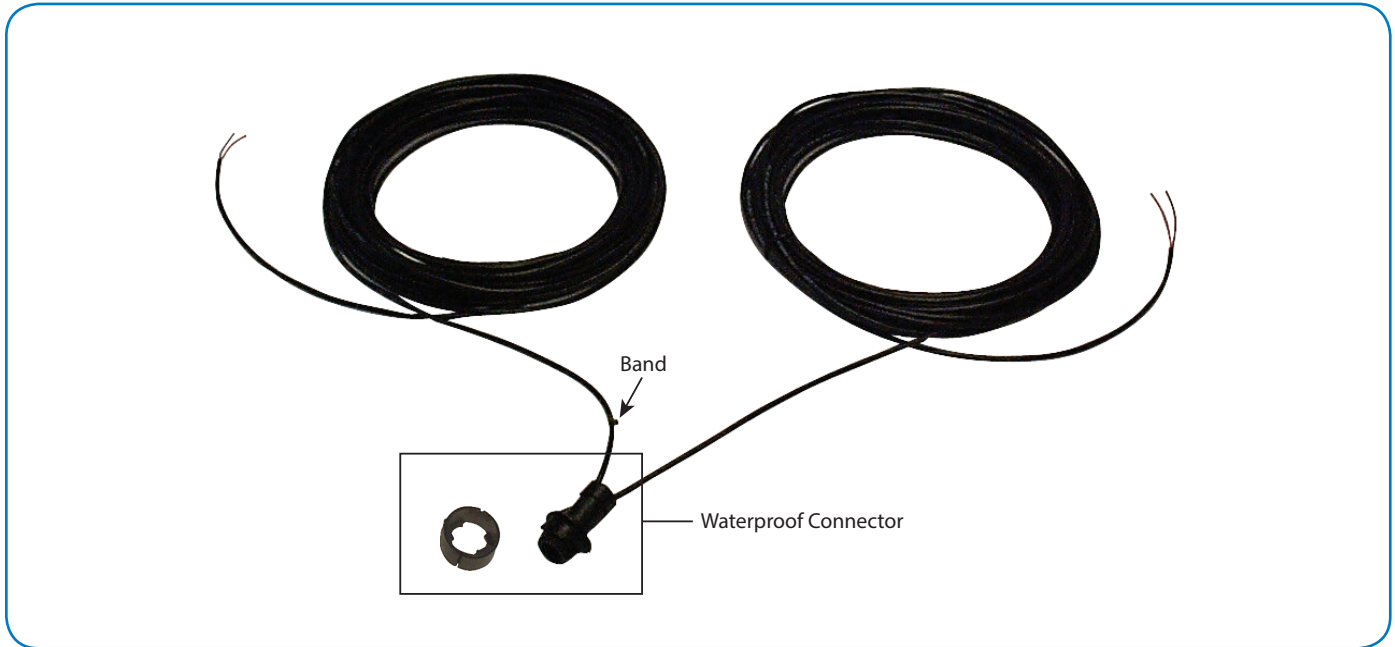

Badger Meter

Recordall® Compound Series with Two RTRs

Hi-Lo Harness

DESCRIPTION

The Hi-Lo Harness is designed to work with the Recordall Compound Series Meter with two Recordall Transmitter Registers (RTR®). This harness provides remote separate totalization information from each of the RTRs.

SPECIFICATIONS

Temperature	32...140° F (0...60° C)
Resolution	1/10 th of test circle of RTR
Cable Length (Standard)	75 ft.

OPERATION

When connected to the output connector from the two RTRs, the Hi-Lo Harness provides two separate output signals. One signal is the equivalent totalization from the high side (turbo) of the meter, and the other is the equivalent totalization from the low side (disc) of the meter.

The Hi-Lo Harness is attached to the two RTR output using a waterproof connector. The wires are 22 gauge stranded twisted pair conductors. The conductors are shielded, including a drain wire. The red conductor is positive polarity and the black conductor is negative polarity. There is a band attached to the wire that is to be connected to the high side of the meter.